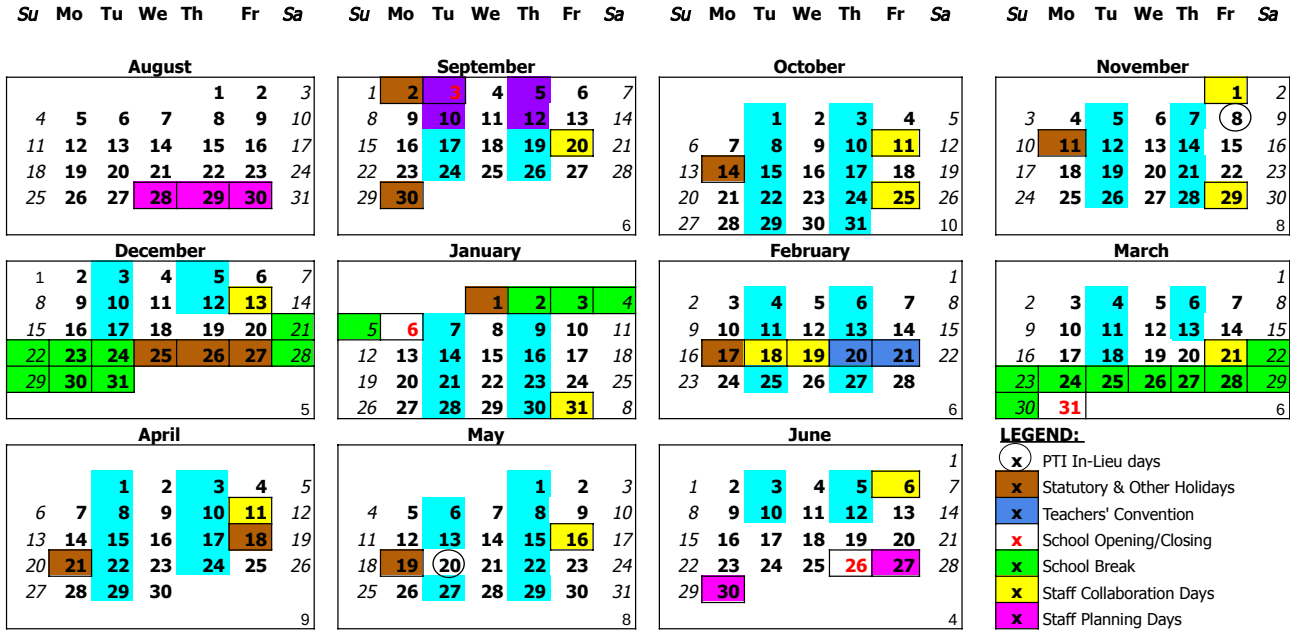

WOLF CREEK PUBLIC SCHOOLS

2024 - 2025 School Year

BFPA Tues/Thurs Program Calendar

APPROVED

		Staff
August	Aug. 28, 29, 30 Staff Planning Days	3
September	Sept. 3, 5, 10, 12 Staggered Entry days for BFPA Tues-Thurs	
	Sept. 20 Staff Collaboration Day	
	Sept. 30 National Day for Truth and Reconciliation	19
October	Oct. 11 Staff Collaboration Day	
	Oct. 14 Thanksgiving Day	
	Oct. 25 Staff Collaboration Day	22
November	Nov. 1 Staff Collaboration Day	
	Nov. 8 Staff Earned Day Off (In-Lieu for Parent-Teacher Interviews)	
	Nov. 11 Remembrance Day	
	Nov. 29 Staff Collaboration Day	20
December	Dec. 13 Staff Collaboration Day	
	Dec. 25, 26, 27 Christmas Stat Holidays	
	Dec. 21 Christmas Break (Dec 21- Jan 5 inclusive)	15
January	Jan. 1 New Years Day Stat	
	Jan. 6 First day back after Holiday Break	
	Jan. 31 Staff Collaboration Day	
	Jan. 31 Conclusion of First Semester	20
Semester One Total		99
February	Feb. 3 Commencement of Second Semester	
	Feb. 17 Family Day	
	Feb. 18 & 19 Staff Collaboration Day	
	Feb. 20 & 21 Teachers' Convention	19
March	Mar. 21 Staff Collaboration Day	
	Mar. 22 Spring Break (March 22 to March 30 inclusive)	16
April	Apr. 11 Staff Collaboration Day	
	Apr. 18 Good Friday	
	Apr. 21 Easter Monday	20
May	May 16 Staff Collaboration Day	
	May 19 Victoria Day	
	May 20 Staff Earned Day Off (In-Lieu for Parent-Teacher Interviews)	21
June	Jun. 6 Staff Collaboration Day	
	Jun. 26 Students' Last Day	
	Jun. 27 & 30 Teacher Evaluation Day (final staff days)	21
Semester Two Total		97
Year Total		196