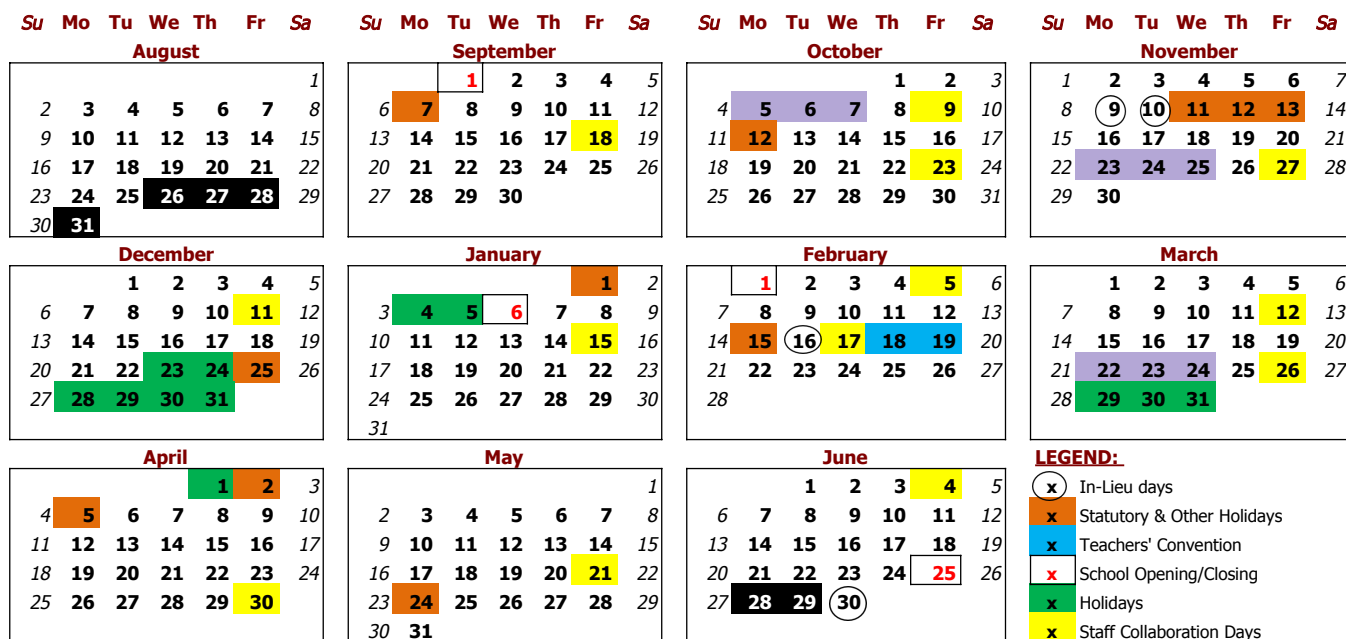

WOLF CREEK PUBLIC SCHOOLS

2020 - 2021 School Year

ECOLE JAMES S. McCORMICK CALENDAR

- LEGEND:**
- x In-Lieu days
 - x Statutory & Other Holidays
 - x Teachers' Convention
 - x School Opening/Closing
 - x Holidays
 - x Staff Collaboration Days
 - x Staff Planning Days
 - x Home & School Interviews

			Staff	Students
August	Aug. 26-31	Staff Planning Days	4	0
September	Sept. 1	Students' First Day		
	Sept. 7	Labour Day Holiday		
	Sept. 18	Staff Collaboration Day - CRMs	21	20
October	Oct. 9	Staff Collaboration Day - PD		
	Oct. 12	Thanksgiving Day Holiday		
	Oct. 23	Staff Collaboration Day - CRMs	21	19
November	Nov. 9	Staff Earned Day Off (In-Lieu of October Interviews)		
	Nov. 10	Staff Earned Day Off (In-Lieu of November Interviews)		
	Nov. 11	Remembrance Day (no school)		
	Nov. 12-13	Fall Break (no school for students or staff)		
December	Nov. 27	Staff Collaboration Day - CRMs	17	15
	Dec. 11	Staff Collaboration Day - PD		
January	Dec. 23-Jan 5	Christmas Holidays (Dec 23 to Jan 5 inclusive)	16	15
	Jan. 6	First day back after Holiday Break		
	Jan. 15	Staff Collaboration Day - CRMs		
	Jan. 29	Conclusion of First Semester	18	17
Semester One Total			97	86
February	Feb. 5	Staff Collaboration Day - PD		
	Feb. 15	Family Day Holiday		
	Feb. 16	Staff Earned Day Off (In-Lieu of March Interviews)		
	Feb. 17	Staff Collaboration Day - CRMs		
March	Feb. 18-19	Teachers' Convention	19	14
	Mar. 12	Staff Collaboration Day - PD		
	Mar. 26	Staff Collaboration Day - CRMs		
April	Mar. 29	Spring Break Begins (March 29-April 5 inclusive)	20	18
	Apr. 2	Good Friday		
	Apr. 5	Easter Monday		
May	Apr. 30	Staff Collaboration Day - CRMs	19	18
	May 21	Staff Collaboration Day - CRMs		
	May 24	Victoria Day Holiday		
June	Jun. 29	Staff Collaboration Day - PD	20	19
	Jun. 4	Staff Collaboration Day - PD		
	Jun. 25	Students' Last Day		
	Jun. 28-29	Teachers' Last Days		
	Jun. 30	Staff Earned Day Off (In-Lieu of Aug. 26 Planning Day)	22	18
Semester Two Total			100	87
Year Total			197	173