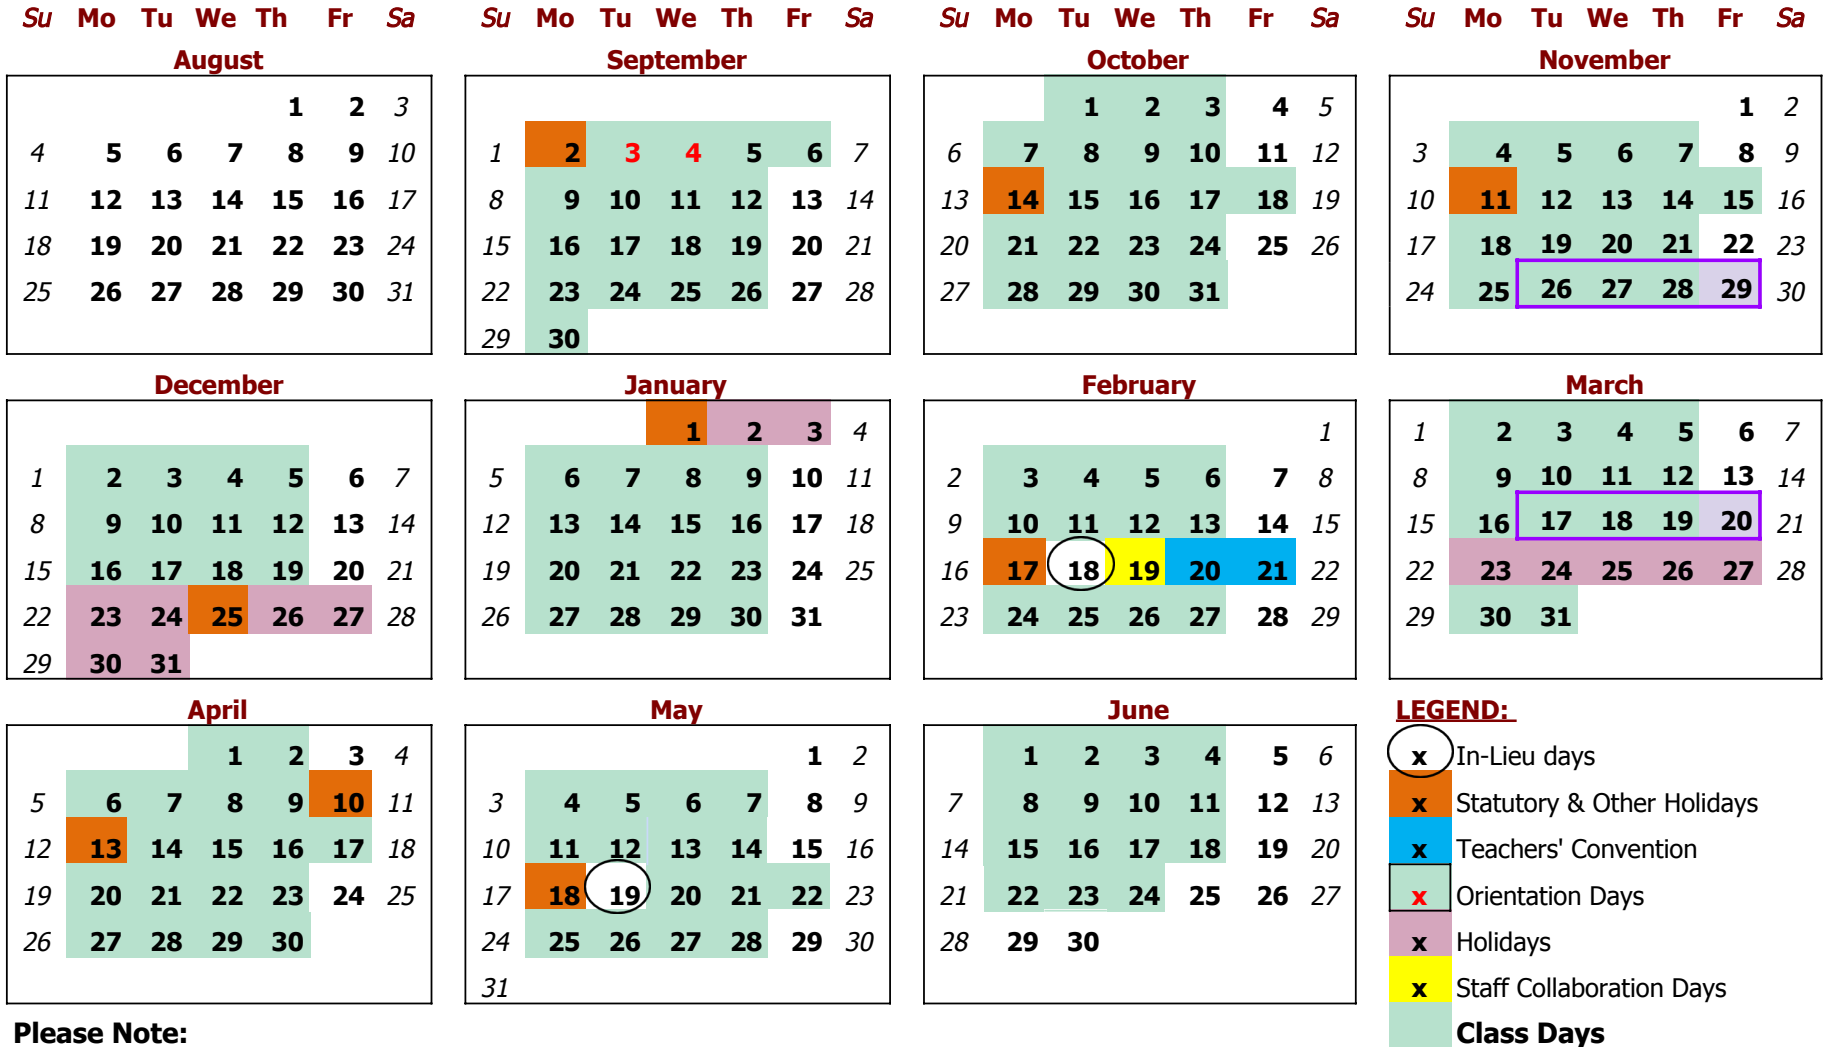

# French Immersion Afternoon Kindergarten

## 2019-2020 School Year

**Please Note:**

\* The green boxes indicate attendance days for the half day French Immersion classes.

\* Classes run from 12:20 to 3:20. Doors open at 12:10.