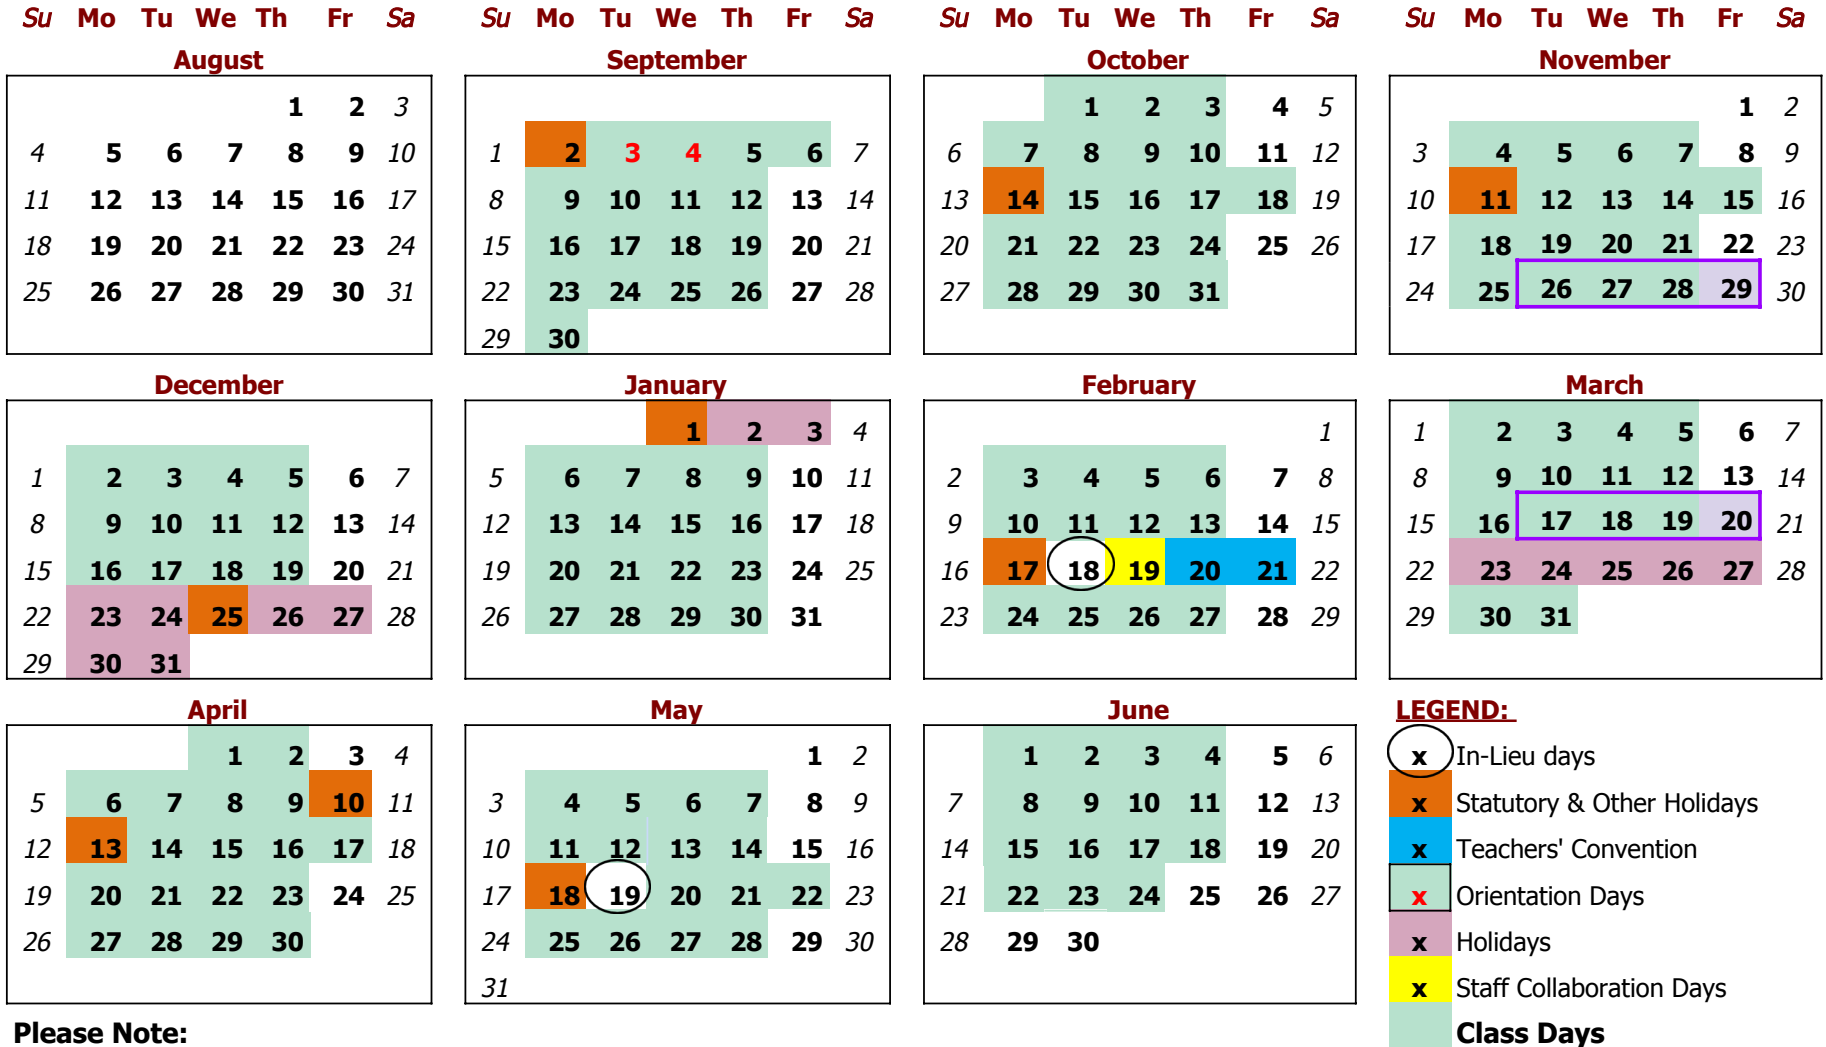

French Immersion Morning Kindergarten

2019-2020 School Year

Please Note:

* The green boxes indicate attendance days for the half day French Immersion classes.

* Classes run from 8:35 to 11:35. Doors open at 8:25.